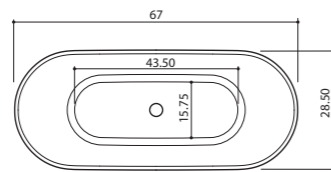

➤ Ø 53" x 25.25" / 110 gal / 290 lb

XONYX™
SOLID SURFACE

NORDIC
DESIGN
BATHS

AURI

Freestanding bathtub

➤ 70.50" x 35.50" x 26" / 75 gal / 280 lb

XONYX
SOLID SURFACE

NORDIC
DESIGN
BATHS

HELLE

66.75" x 33.25" x 24.50" / 75 gal / 200 lb

NOE

67" x 28.50" x 23" / 65 gal / 200 lb

32

KAJA 55

55.25" x 27.75" x 24.50" / 60 gal / 200 lb

KAJA 61

61.25" x 28" x 25.75" / 65 gal / 220 lb

LUMI

66.75" x 29.25" x 25" cm / 75 gal / 270 lb

KALLIS

Ø 53" x 25.25" / 110 gal / 290 lb

AURI

70.50" x 35.50" x 26" / 75 gal / 280 lb

IRIS