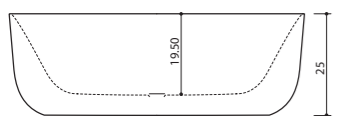

➤ Ø 53" x 25.25" / 110 gal / 290 lb

XONYX™
SOLID SURFACE

NORDIC
DESIGN
BATHS

AURI

Freestanding bathtub

➤ 70.50" x 35.50" x 26" / 75 gal / 280 lb

XONYX
SOLID SURFACE

NORDIC
DESIGN
BATHS

METTE

Freestanding bathtub

➤ 71.75" x 34" x 31.50/25.25" / 70 gal / 300 lb

XONYX™
SOLID SURFACE

MALENE 67

67" x 29.75" x 25" / 75 gal / 210 lb

MALENE 70

70.50" x 33.25" x 25" / 90 gal / 260 lb