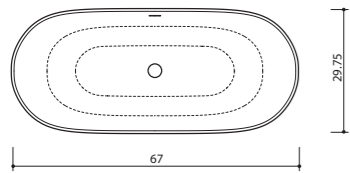

➤ Ø 53" x 25.25" / 110 gal / 290 lb

XONYX™
SOLID SURFACE

NORDIC
DESIGN
BATHS

AURI

Freestanding bathtub

➤ 70.50" x 35.50" x 26" / 75 gal / 280 lb

XONYX
SOLID SURFACE

NORDIC
DESIGN
BATHS

METTE

Freestanding bathtub

➤ 71.75" x 34" x 31.50/25.25" / 70 gal / 300 lb

XONYX™
SOLID SURFACE

MALENE 67

67" x 29.75" x 25" / 75 gal / 210 lb

MALENE 70

70.50" x 33.25" x 25" / 90 gal / 260 lb

HELLE

66.75" x 33.25" x 24.50" / 75 gal / 200 lb

NOE

67" x 28.50" x 23" / 65 gal / 200 lb

32

KAJA 55

55.25" x 27.75" x 24.50" / 60 gal / 200 lb

KAJA 61

61.25" x 28" x 25.75" / 65 gal / 220 lb

LUMI

66.75" x 29.25" x 25" cm / 75 gal / 270 lb

KALLIS

Ø 53" x 25.25" / 110 gal / 290 lb

AURI

70.50" x 35.50" x 26" / 75 gal / 280 lb

IRIS