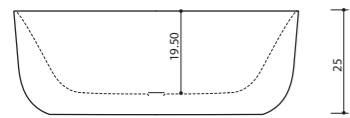

➤ Ø 53" x 25.25" / 110 gal / 290 lb

XONYX™
SOLID SURFACE

NORDIC
DESIGN
BATHS

AURI

Freestanding bathtub

➤ 70.50" x 35.50" x 26" / 75 gal / 280 lb

XONYX
SOLID SURFACE

NORDIC
DESIGN
BATHS

METTE

Freestanding bathtub

➤ 71.75" x 34" x 31.50/25.25" / 70 gal / 300 lb

XONYX™
SOLID SURFACE

MALENE 67

67" x 29.75" x 25" / 75 gal / 210 lb

MALENE 70

70.50" x 33.25" x 25" / 90 gal / 260 lb