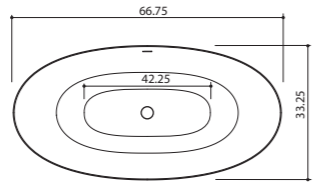

➤ Ø 53" x 25.25" / 110 gal / 290 lb

XONYX™
SOLID SURFACE

NORDIC
DESIGN
BATHS

AURI

Freestanding bathtub

➤ 70.50" x 35.50" x 26" / 75 gal / 280 lb

XONYX
SOLID SURFACE

NORDIC
DESIGN
BATHS

METTE

Freestanding bathtub

➤ 71.75" x 34" x 31.50/25.25" / 70 gal / 300 lb

XONYX™
SOLID SURFACE

MALENE 67

67" x 29.75" x 25" / 75 gal / 210 lb

MALENE 70

70.50" x 33.25" x 25" / 90 gal / 260 lb

HELLE

66.75" x 33.25" x 24.50" / 75 gal / 200 lb

NOE

67" x 28.50" x 23" / 65 gal / 200 lb

32

KAJA 55

55.25" x 27.75" x 24.50" / 60 gal / 200 lb

KAJA 61

61.25" x 28" x 25.75" / 65 gal / 220 lb

LUMI

66.75" x 29.25" x 25" cm / 75 gal / 270 lb

KALLIS

Ø 53" x 25.25" / 110 gal / 290 lb

AURI

70.50" x 35.50" x 26" / 75 gal / 280 lb

IRIS