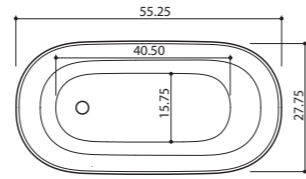

➤ Ø 53" x 25.25" / 110 gal / 290 lb

XONYX™
SOLID SURFACE

NORDIC
DESIGN
BATHS

AURI

Freestanding bathtub

➤ 70.50" x 35.50" x 26" / 75 gal / 280 lb

XONYX
SOLID SURFACE

NORDIC
DESIGN
BATHS

METTE

Freestanding bathtub

➤ 71.75" x 34" x 31.50/25.25" / 70 gal / 300 lb

XONYX™
SOLID SURFACE

MALENE 67

67" x 29.75" x 25" / 75 gal / 210 lb

MALENE 70

70.50" x 33.25" x 25" / 90 gal / 260 lb

HELLE

66.75" x 33.25" x 24.50" / 75 gal / 200 lb

NOE

67" x 28.50" x 23" / 65 gal / 200 lb

32

KAJA 55

55.25" x 27.75" x 24.50" / 60 gal / 200 lb

KAJA 61

61.25" x 28" x 25.75" / 65 gal / 220 lb

LUMI

66.75" x 29.25" x 25" cm / 75 gal / 270 lb

KALLIS

Ø 53" x 25.25" / 110 gal / 290 lb

AURI

70.50" x 35.50" x 26" / 75 gal / 280 lb

IRIS