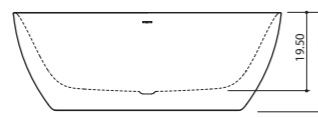

66.75" x 33.25" x 24.50" / 75 gal / 200 lb