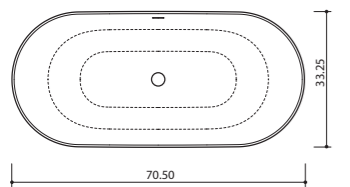

➤ Ø 53" x 25.25" / 110 gal / 290 lb

XONYX™
SOLID SURFACE

NORDIC
DESIGN
BATHS

AURI

Freestanding bathtub

➤ 70.50" x 35.50" x 26" / 75 gal / 280 lb

XONYX
SOLID SURFACE

NORDIC
DESIGN
BATHS

METTE

Freestanding bathtub

➤ 71.75" x 34" x 31.50/25.25" / 70 gal / 300 lb

XONYX™
SOLID SURFACE

MALENE 67

67" x 29.75" x 25" / 75 gal / 210 lb

MALENE 70

70.50" x 33.25" x 25" / 90 gal / 260 lb

HELLE

66.75" x 33.25" x 24.50" / 75 gal / 200 lb

NOE

67" x 28.50" x 23" / 65 gal / 200 lb

32

KAJA 55

55.25" x 27.75" x 24.50" / 60 gal / 200 lb

KAJA 61

61.25" x 28" x 25.75" / 65 gal / 220 lb

LUMI

66.75" x 29.25" x 25" cm / 75 gal / 270 lb

KALLIS

Ø 53" x 25.25" / 110 gal / 290 lb

AURI

70.50" x 35.50" x 26" / 75 gal / 280 lb

IRIS