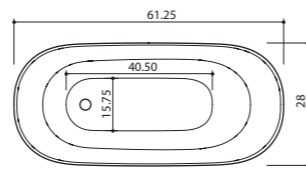

➤ Ø 53" x 25.25" / 110 gal / 290 lb

XONYX™
SOLID SURFACE

NORDIC
DESIGN
BATHS

AURI

Freestanding bathtub

➤ 70.50" x 35.50" x 26" / 75 gal / 280 lb

XONYX
SOLID SURFACE

NORDIC
DESIGN
BATHS

HELLE

66.75" x 33.25" x 24.50" / 75 gal / 200 lb

NOE

67" x 28.50" x 23" / 65 gal / 200 lb

32

KAJA 55

55.25" x 27.75" x 24.50" / 60 gal / 200 lb

KAJA 61

61.25" x 28" x 25.75" / 65 gal / 220 lb

LUMI

66.75" x 29.25" x 25" cm / 75 gal / 270 lb

KALLIS

Ø 53" x 25.25" / 110 gal / 290 lb

AURI

70.50" x 35.50" x 26" / 75 gal / 280 lb

IRIS